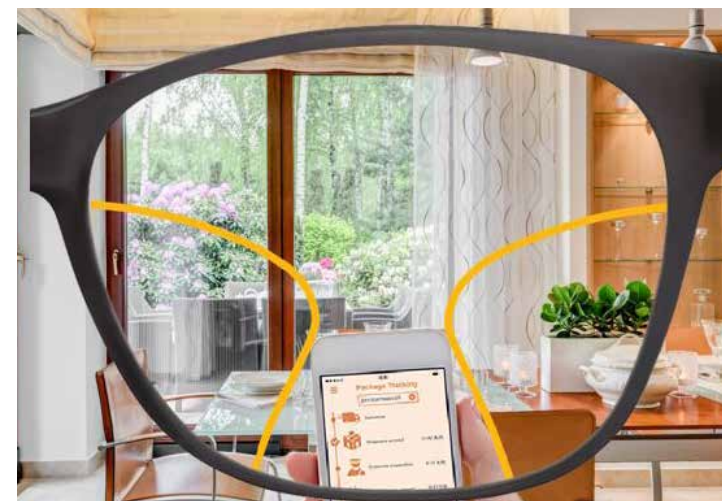

KODAK Easy Progressive

Great everyday progressive lens with easy viewing at any distance

- Well-balanced viewing fields
- Comfortable near vision
- Ideal for first type progressive wearers
- Fits most frame sizes