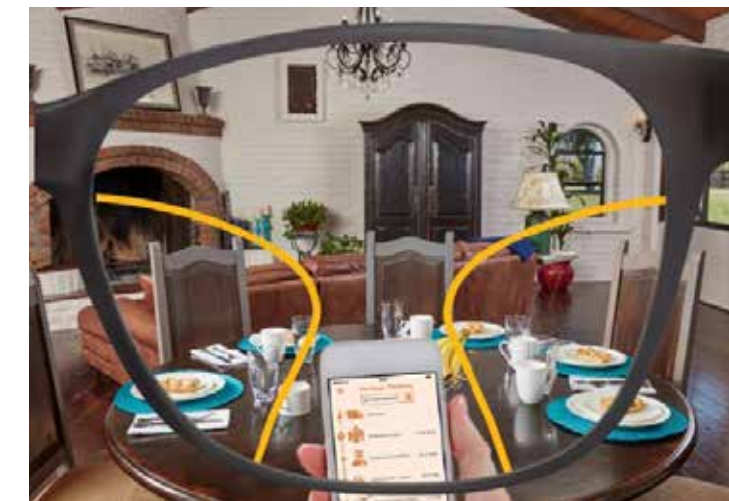

Navigator® FBS Progressive

Affordable, easy-to-adapt-to progressive lens for everyday use

- Comfortable vision at any distance
- Ideal for tight budgets
- Fits most frame sizes